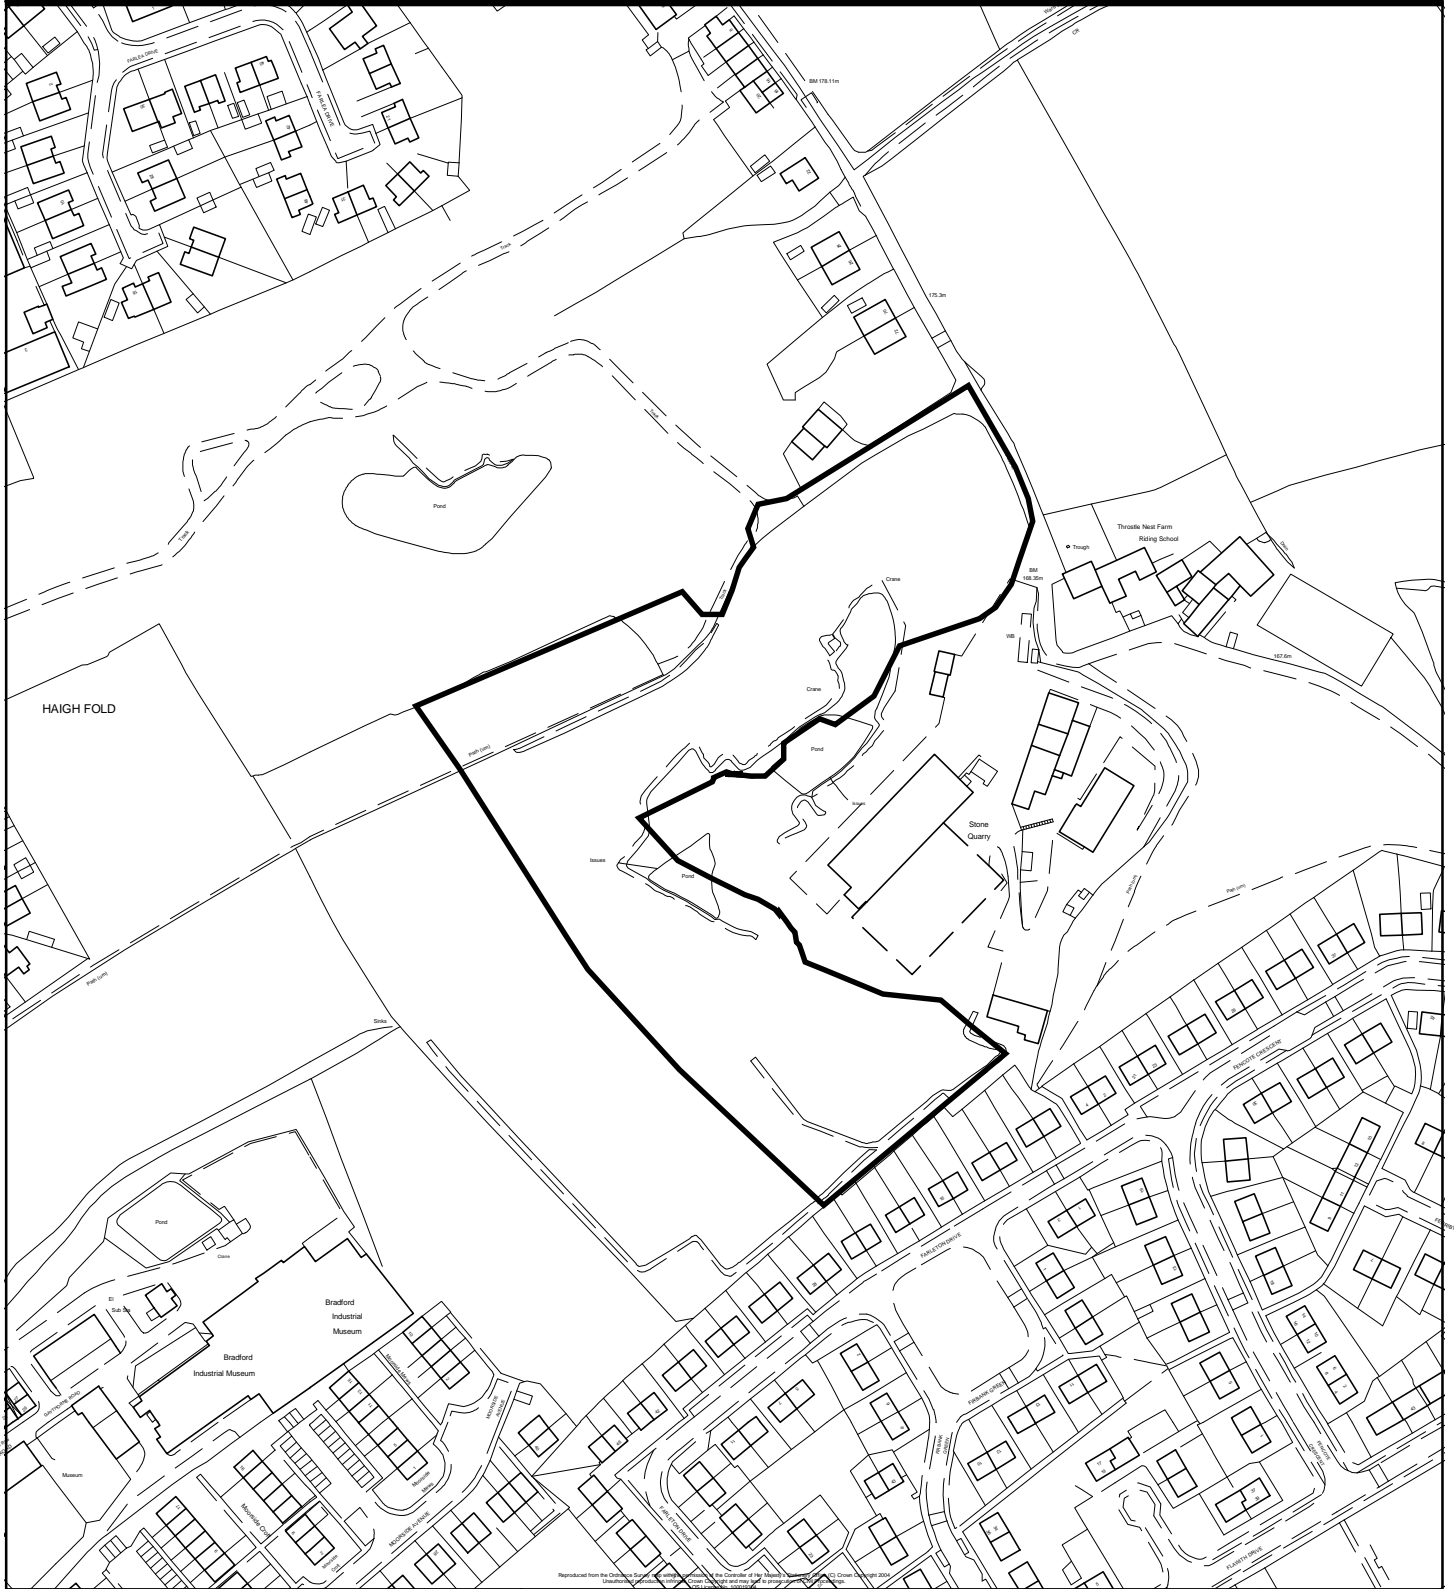

Replacement Unitary Development Plan for the Bradford District Post Inquiry Modifications

Mod. reference MOD/BN/NR/1	Scale. 1:2,500	Key.  Area to be shown as an Active Quarry Site under Policy NR1
Site reference BN/NR1.2	Site Area. 2.15 Ha	
Address Fagley Quarry, Fagley, Bradford.	OS Grid Ref. SE 1835SE	
 NORTH		© Crown copyright. All rights reserved. City of Bradford Metropolitan District Council 100019304